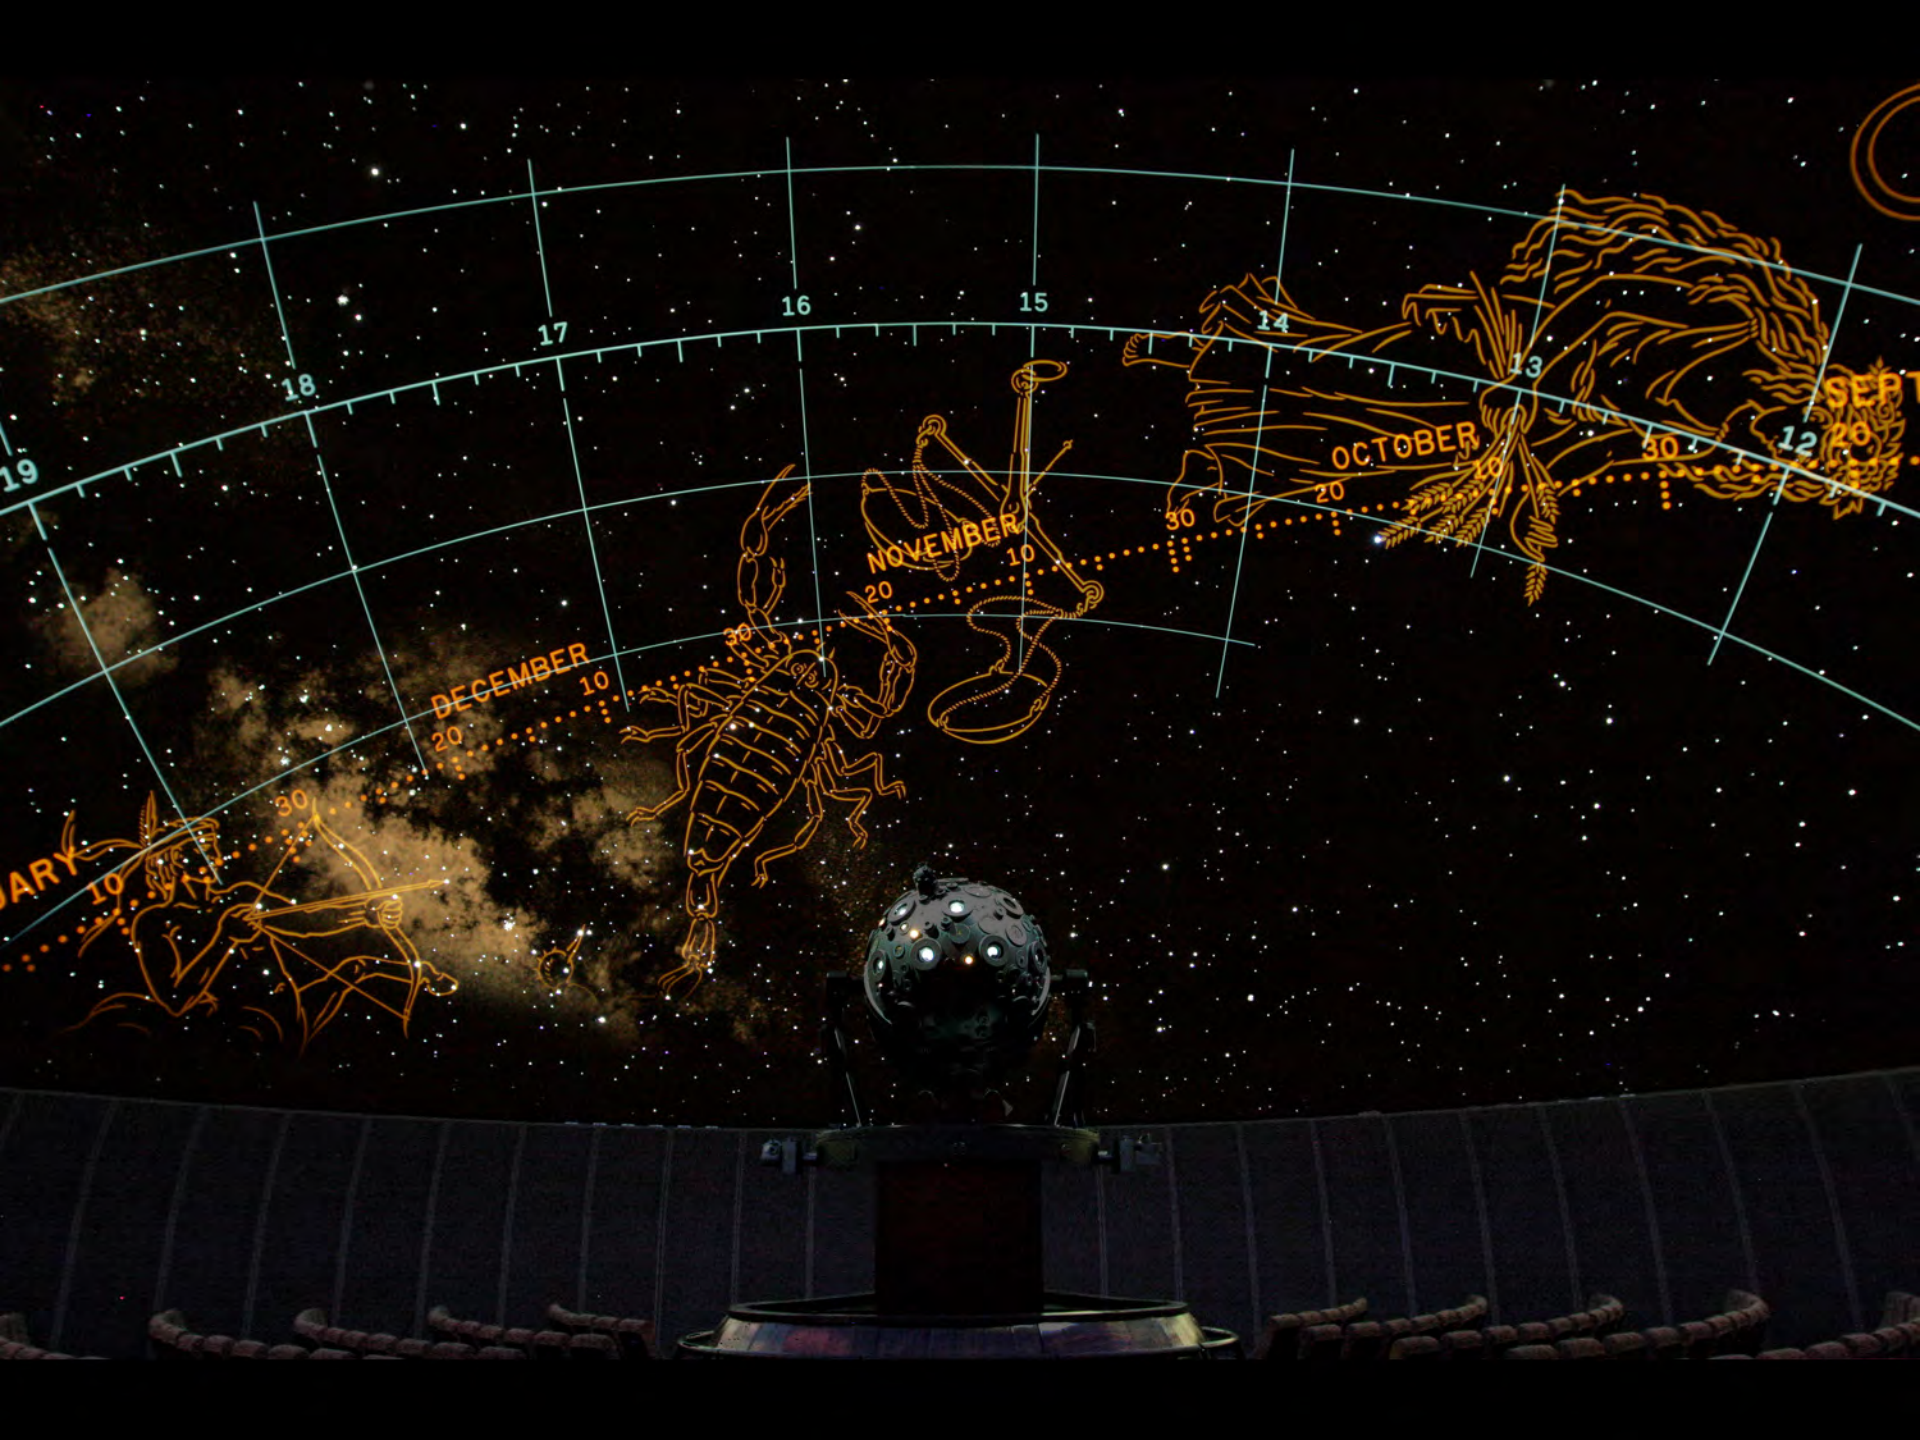

SILHOUETTE OF ZEISS PLANETARIUM INSTRUMENT
PROJECTED AGAINST IMAGE OF JUPITER

Along the way of **TWA . . .**

Disneyland

©Disneyland Inc. 1955

TWA takes you comfortably,
swiftly, to fabulous
Disneyland. Enjoy all the
wonders of Fantasyland,
Frontierland, Adventureland
and Tomorrowland . . .
take a ride in TWA's
"Rocket to the Moon."

TWA is the Official
Airline to Disneyland —
Fly TWA to Los Angeles

TWA

TRANS WORLD AIRLINES

U.S.A. • EUROPE

AFRICA • ASIA

Use your camera — remember your trip with pictures.

DECEMBER
20 10 30

NOVEMBER
10 20 30

OCTOBER
20 30

SEPTEMBER
12 20 30

WHERE SHOULD
WE LOOK?

Signs of Life

IN THE
SAMUEL OSCHIN PLANETARIUM

GRIFFITH OBSERVATORY
★ SATELLITE ★

GRIFFITH OBSERVATORY
SATELLITE

4800
Griffith Satellite Way