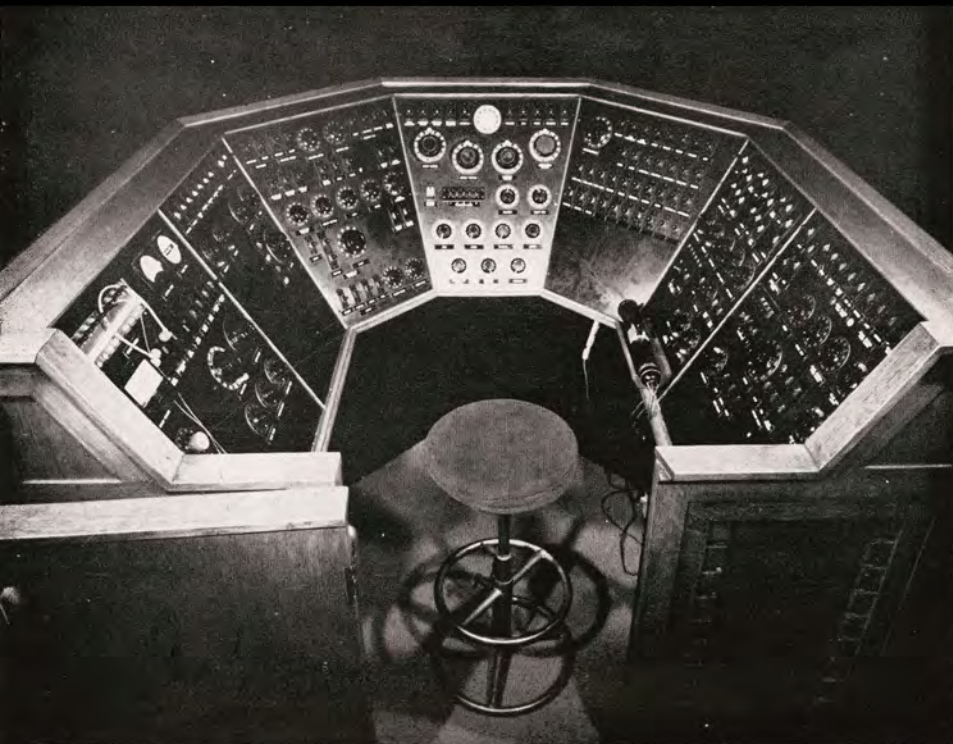

THE CONSOLE OF THE PLANETARIUM