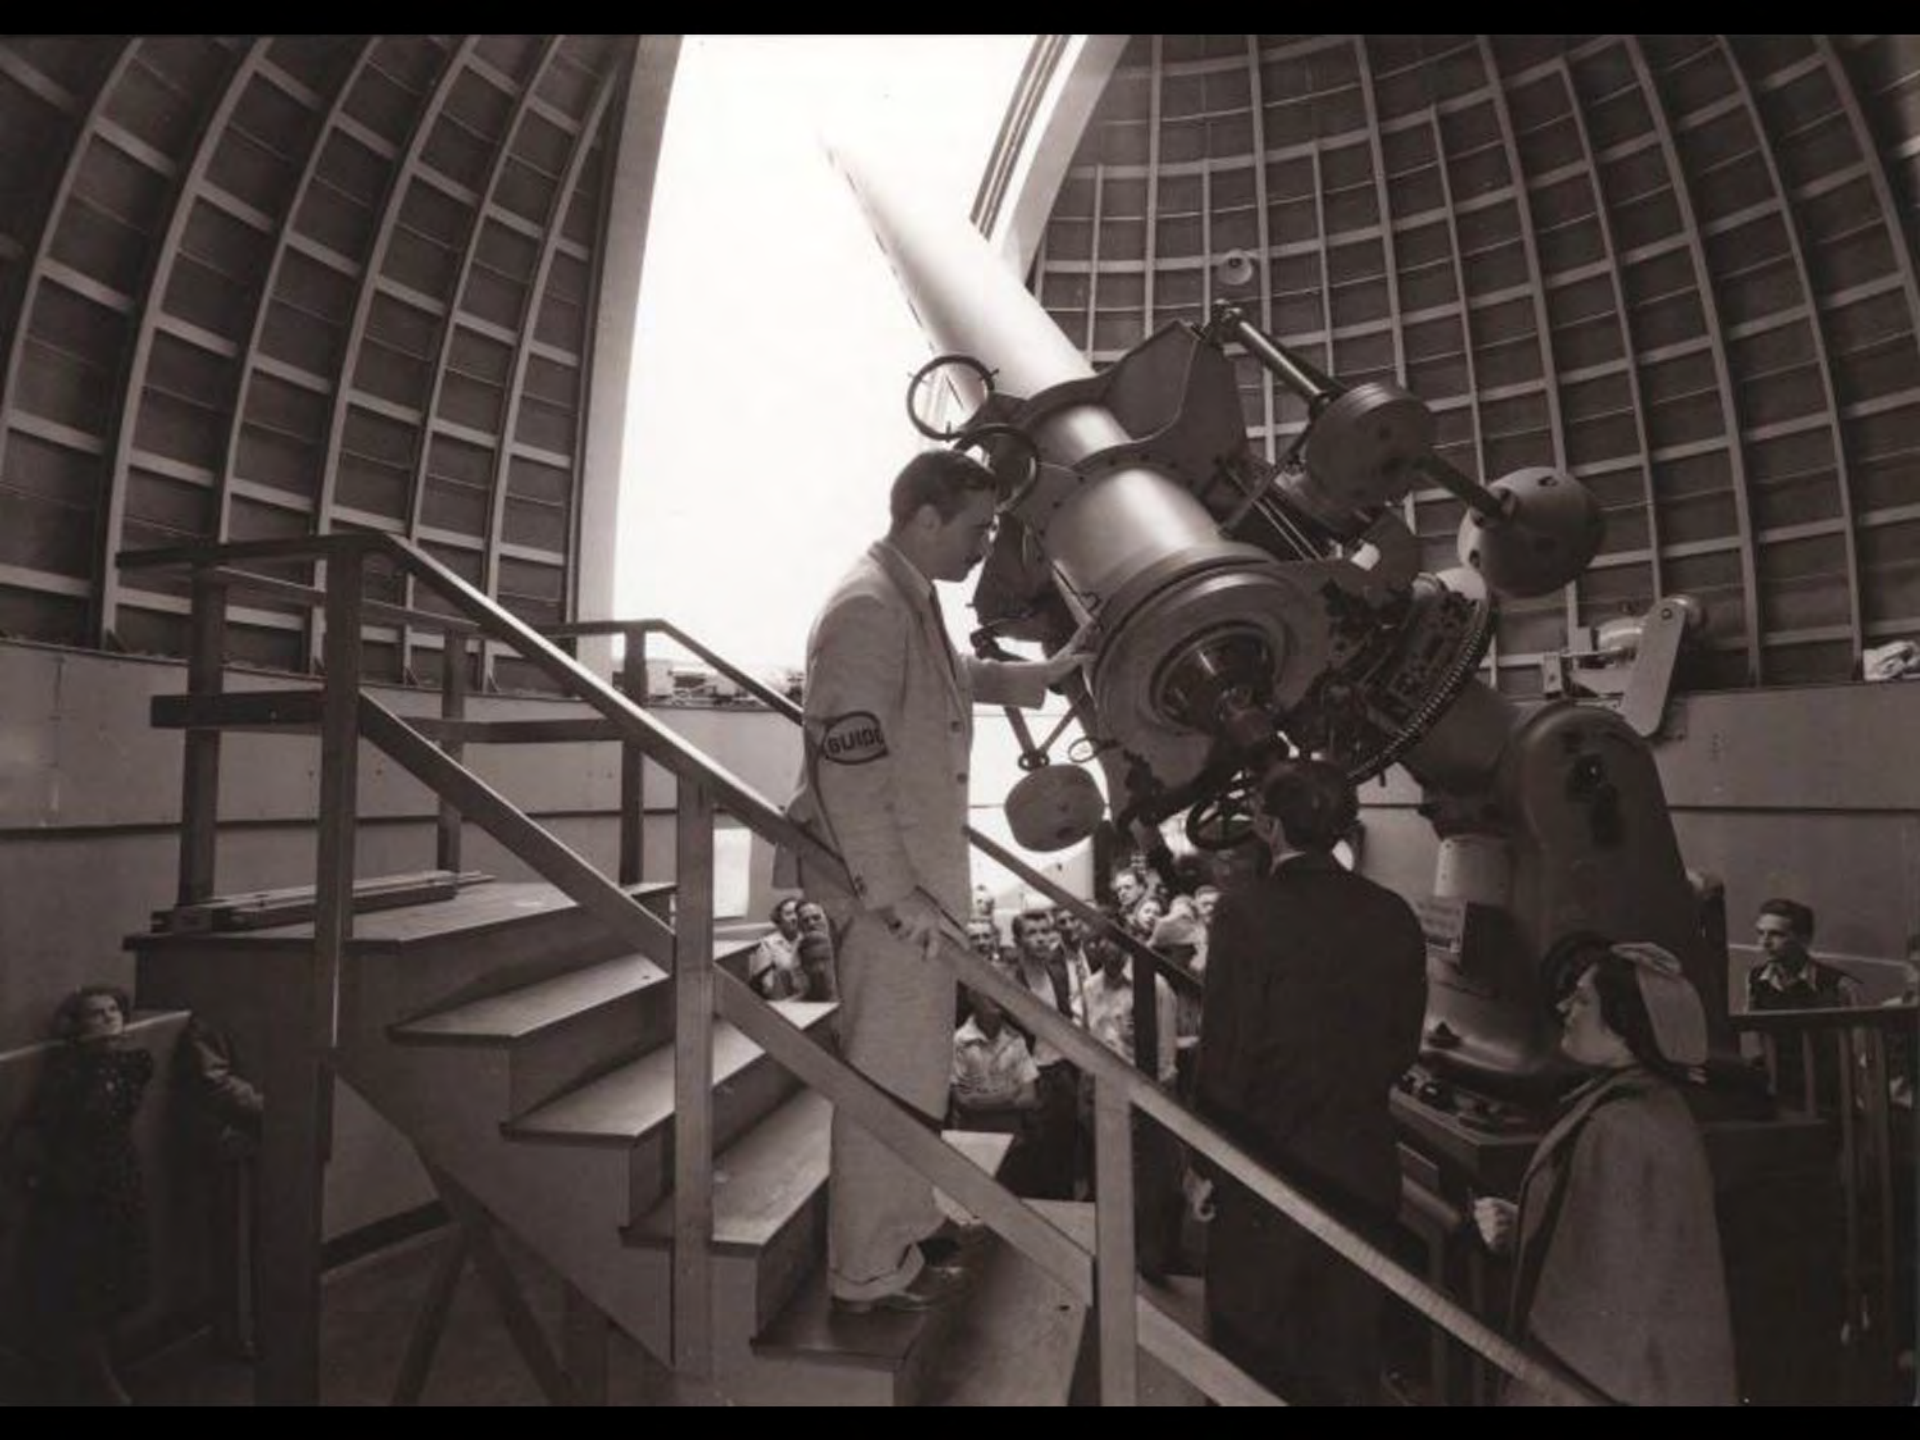

HOLLYWOOD STAR

GRIFFITH OBSERVATORY

White Snow Oct 1990

QB
82
.G71

The

GRIFFITH OBSERVATORY

GRIFFITH PARK
PLANETARIUM

HOLLYWOOD
CALIFORNIA

HOLLYWOOD

GIFFITH OBSERVATORY

MING THE MERCILESS

CHAPTER
No. 12

OF THE NEW UNIVERSAL PICTURES

FLASH GORDON'S TRIP TO MARS

WITH LARRY "Buster" CRABBE as "Flash Gordon"

JEAN ROGERS as "DALE ARDEN"
CHARLES MIDDLETON as "EMPEROR MING"
FRANK SHANNON as "DR. ZARKOV"
BEATRICE ROBERTS as "QUEEN AZURA"
RICHARD ALEXANDER as "PRINCE BARIN"
MONTAGUE SHAW as "CLAY KING"